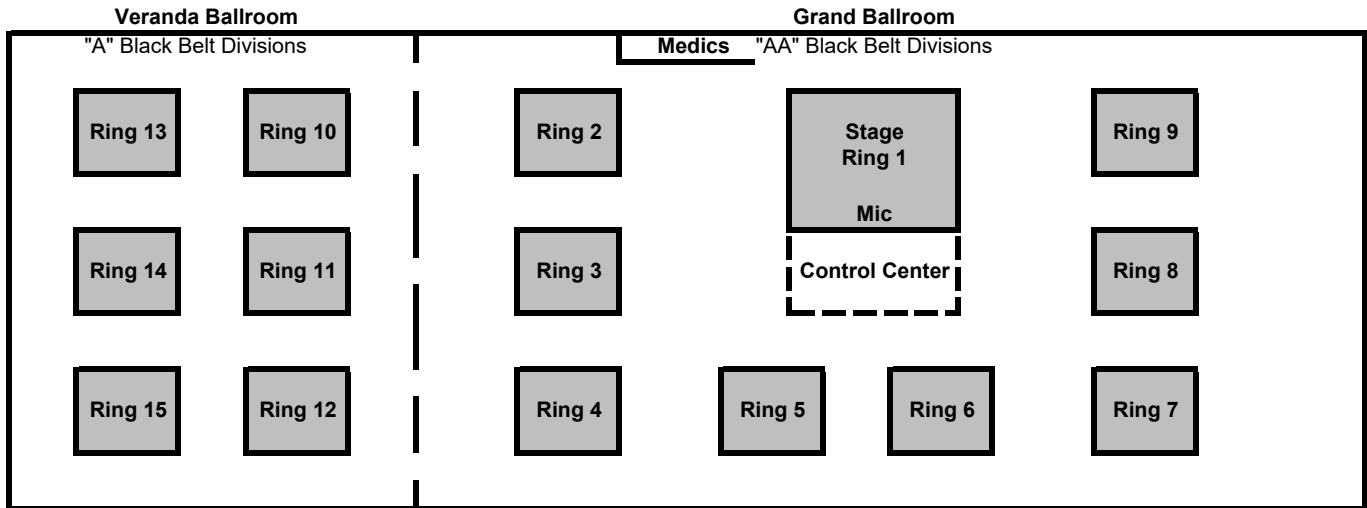

Diamond Nationals Ring Layout (Doubletree Hotel)

Second Floor

*  Black Belt Rings

First Floor