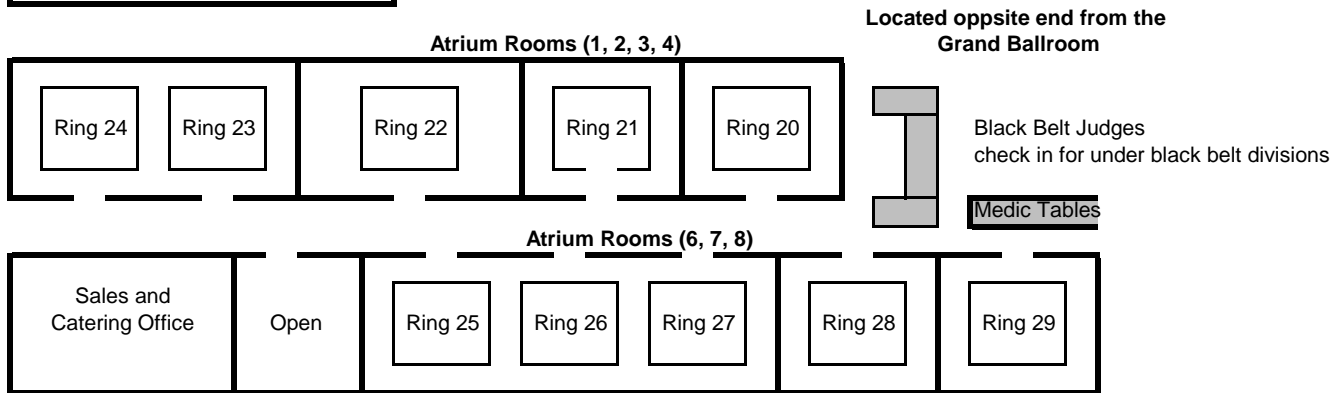

2018 Diamond Nationals Ring Layout (Doubletree Hotel)

Second Floor

First Floor