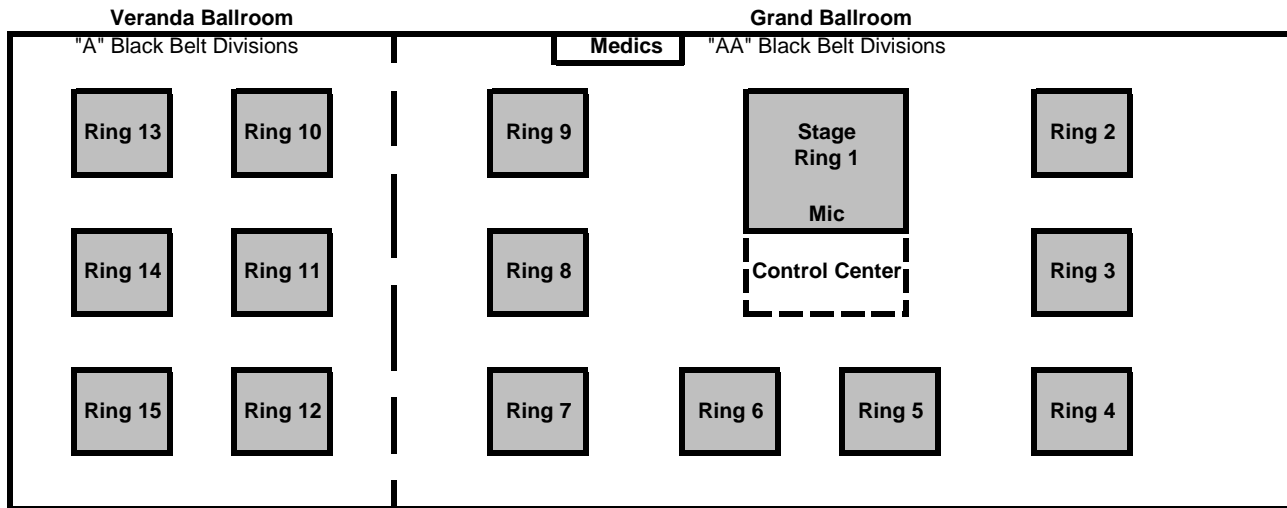

2018 Diamond Nationals Ring Layout (Doubletree Hotel)

Second Floor

First Floor