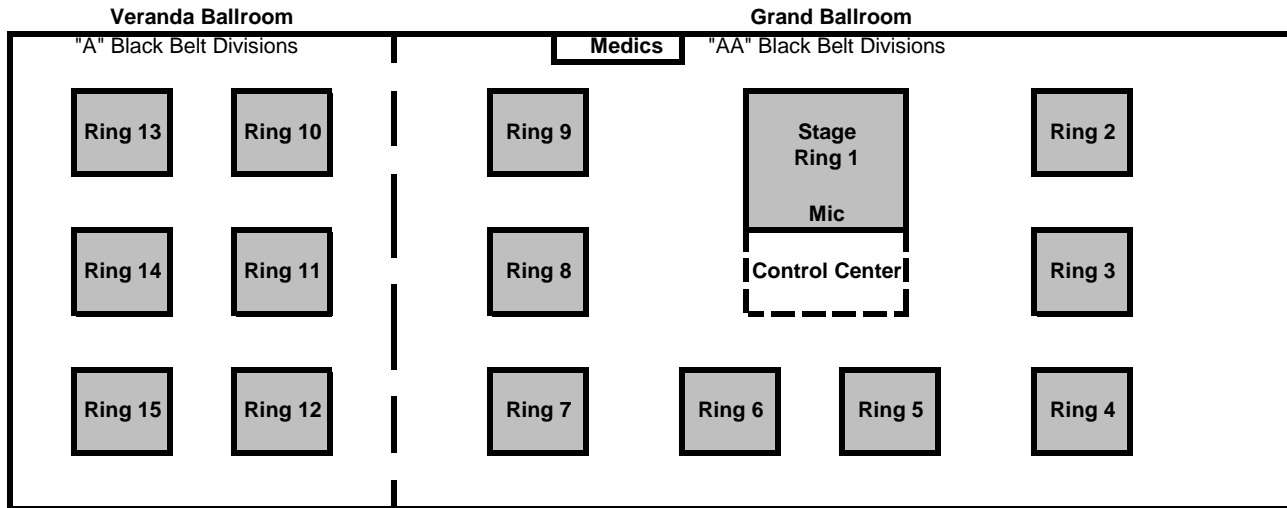

Diamond Nationals Ring Layout (Doubletree Hotel)

Second Floor

*  Black Belt Rings

First Floor